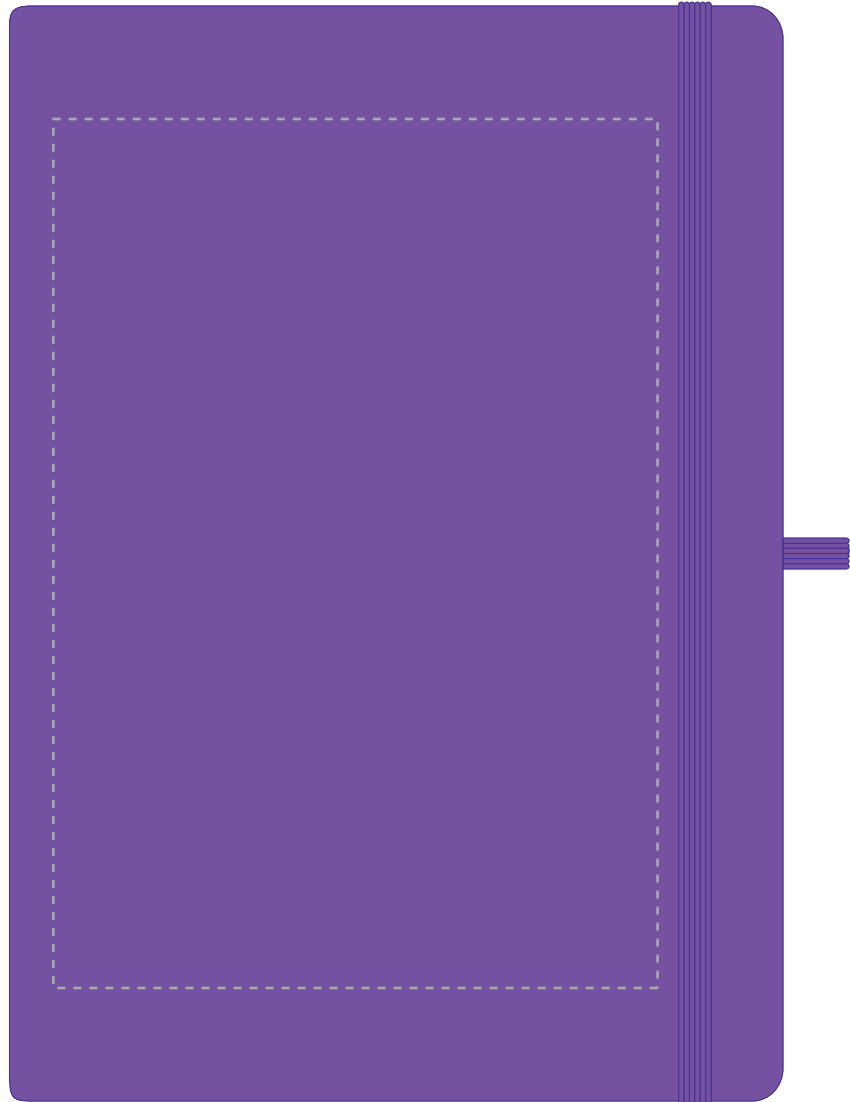

Your Ref:	Quantity:	Product Code: QS0344
Our Ref:	Version: 1	Product Colour: PURPLE

PRINTING CONCERNS:

We stock this item in the following colours

**PANTONE REFERENCE(S)**

Due to the nature of the product the print position may vary by 2 - 3 mm

- Debossing/ Foil blocking
Edge to edge

ARTWORK SCALE 50%

Product Image for visualisation
- colours may vary

The dashed line is to demonstrate print area and will not appear on your printed item

PLEASE NOTE: